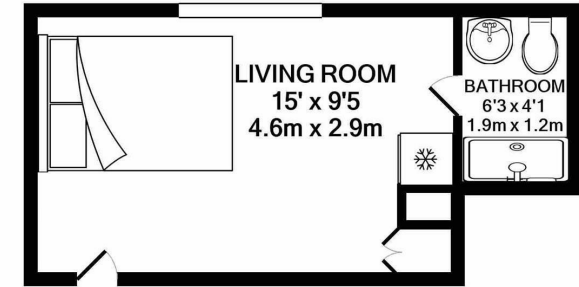

Furnished

Available Immediately

Available Date

6th May 2026

TOTAL APPROX. FLOOR AREA 167 SQ.FT. (15.5 SQ.M.)

Whilst every attempt has been made to ensure the accuracy of the floor plan contained here, measurements of doors, windows, rooms and any other items are approximate and no responsibility is taken for any error, omission, or mis-statement. This plan is for illustrative purposes only and should be used as such by any prospective purchaser. The services, systems and appliances shown have not been tested and no guarantee as to their operability or efficiency can be given
Made with Metropix ©2020